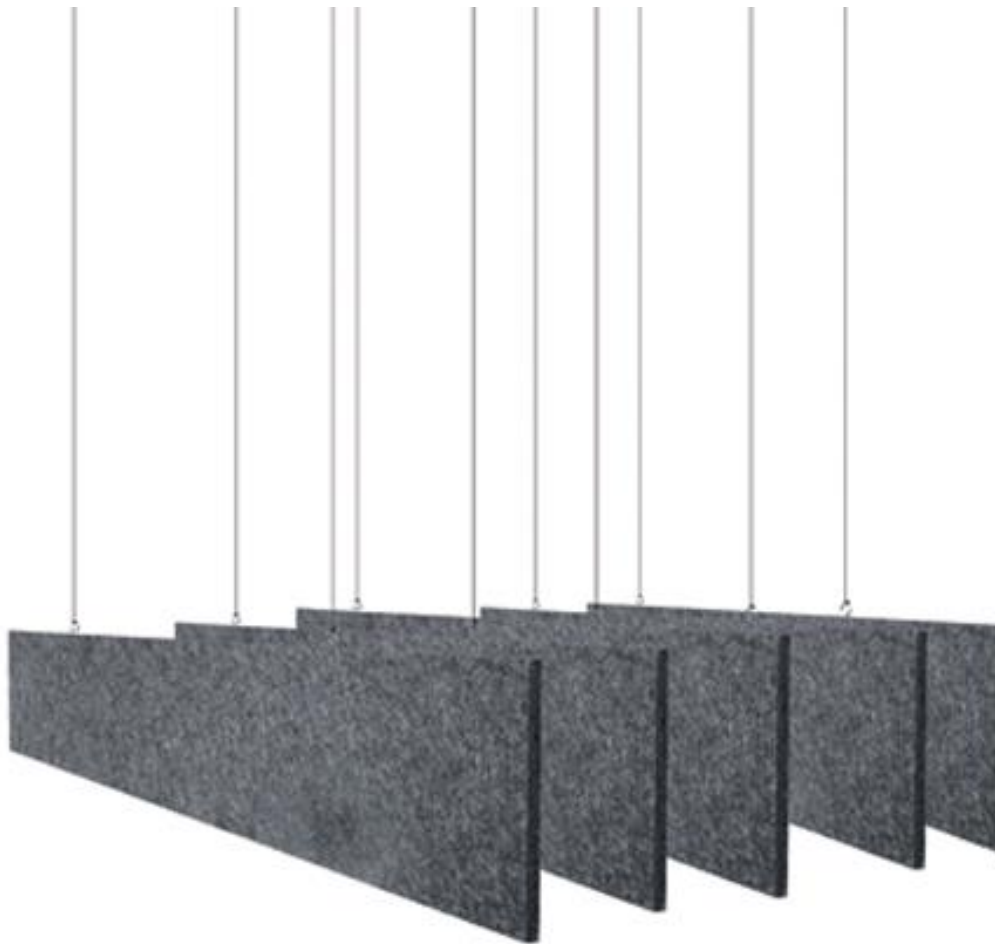

## ACOUSTIC BAFFLES

**Acoustic sound baffle** find application in many work and office spaces, conference and presentation halls, meeting rooms, retails, institutional and more. They significantly reduce noise pollution, minimizing reverberation and echo in the room, absorbing any reflect sounds from other surfaces, thereby increasing speech intelligibility and communication. They are mounted on the ceiling in rows or columns.

## MOUNTING »

- ∴ Hanging. Attach one piece of wire/cord onto each of the 2 eye hooks on the baffle. Then attach the other end of the wire to two equally spaced hooks in the ceiling